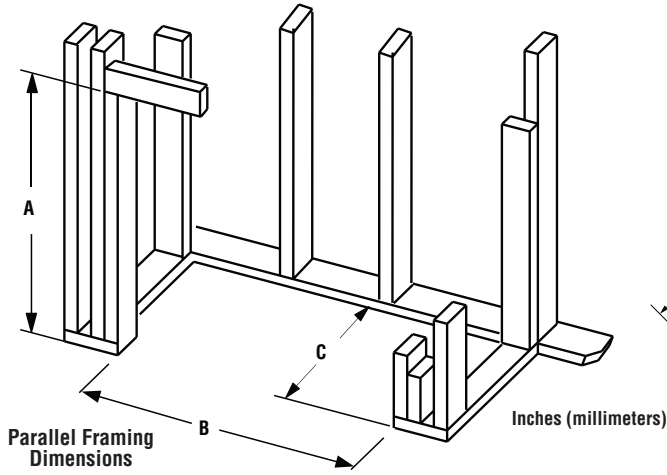

WRE6000 36/42/50 SERIES

OUTDOOR WOOD-BURNING FIREPLACES (Box only, Mosaic Masonry Brick Liner Required)

Framing Dimensions

	36" Models	42" Models	50" Models
A	67-1/8 (1705)	67-1/8 (1705)	67-1/8 (1705)
B	45-5/8 (1159)	51-5/8 (1312)	59-3/4 (1518)
C	28-1/4 (718)	30-1/8 (766)	30-1/8 (766)

	36" Models	42" Models	50" Models
D	45-1/4 (1150)	51-1/4 (1302)	59-1/4 (1505)
E	86-1/2 (2197)	92 (2337)	100 (2540)
F	61 (1550)	65 (1651)	71 (1804)

Fireplace Dimensions

	36" Model	42" Model	50" Model
G	36 (915)	42 (1067)	50 (1270)
H	45-1/8 (1147)	51-1/8 (1299)	59-1/4 (1505)
I	29 (737)	30-1/2 (775)	38-1/2 (978)
J	26-5/8 (677)	29 (737)	29 (737)
K	30 (762)	30 (762)	30 (762)
L	49 (1245)	49 (1245)	49 (1245)
M	67 (1702)	67 (1702)	67 (1702)
N	10-1/2 (267)	10-1/2 (267)	10-1/2 (267)
O	9-1/2 (242)	9-1/2 (242)	9-1/2 (242)
P	3-1/2 (89)	3-1/2 (89)	3-1/2 (89)
Q	7-1/4 (185)	8-1/2 (216)	8-1/2 (216)
R	11 (280)	13 (331)	13 (331)
S	15-1/4 (388)	17 (432)	17 (432)