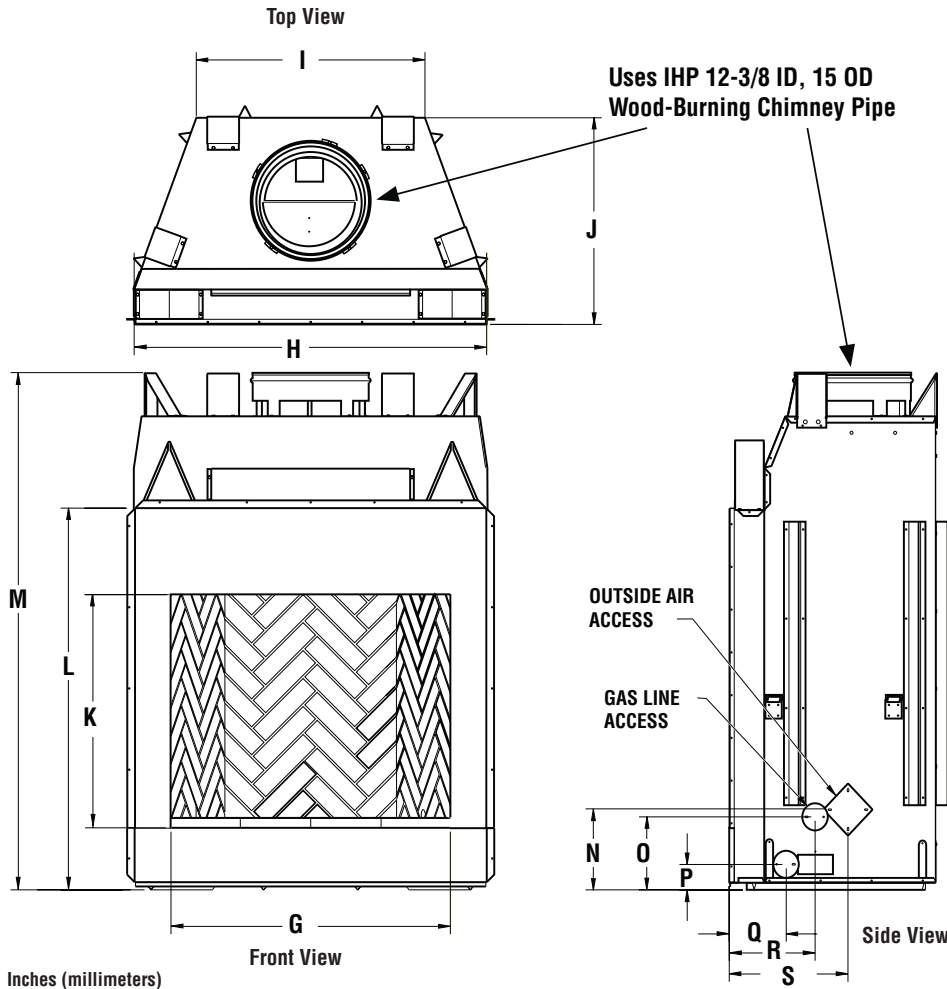

WRE6000 36/42/50 SERIES

OUTDOOR WOOD-BURNING FIREPLACES (Box only, Mosaic Masonry Brick Liner Required)

Framing Dimensions

	36" Models	42" Models	50" Models
A	67-1/8 (1705)	67-1/8 (1705)	67-1/8 (1705)
B	45-5/8 (1159)	51-5/8 (1312)	59-3/4 (1518)
C	28-1/4 (718)	30-1/8 (766)	30-1/8 (766)

	36" Models	42" Models	50" Models
D	45-1/4 (1150)	51-1/4 (1302)	59-1/4 (1505)
E	86-1/2 (2197)	92 (2337)	100 (2540)
F	61 (1550)	65 (1651)	71 (1804)

Fireplace Dimensions

	36" Model	42" Model	50" Model
G	36 (915)	42 (1067)	50 (1270)
H	45-1/8 (1147)	51-1/8 (1299)	59-1/4 (1505)
I	29 (737)	30-1/2 (775)	38-1/2 (978)
J	26-5/8 (677)	29 (737)	29 (737)
K	30 (762)	30 (762)	30 (762)
L	49 (1245)	49 (1245)	49 (1245)
M	67 (1702)	67 (1702)	67 (1702)
N	10-1/2 (267)	10-1/2 (267)	10-1/2 (267)
O	9-1/2 (242)	9-1/2 (242)	9-1/2 (242)
P	3-1/2 (89)	3-1/2 (89)	3-1/2 (89)
Q	7-1/4 (185)	8-1/2 (216)	8-1/2 (216)
R	11 (280)	13 (331)	13 (331)
S	15-1/4 (388)	17 (432)	17 (432)