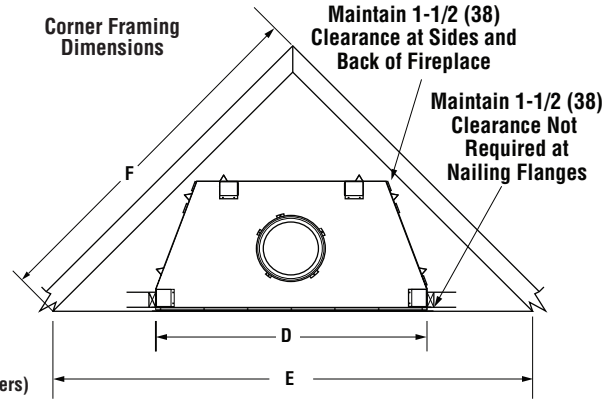

WRE6000 36/42/50 SERIES

OUTDOOR WOOD-BURNING FIREPLACES (Box only, Mosaic Masonry Brick Liner Required)

Framing Dimensions

	36" Models	42" Models	50" Models
A	67-1/8 (1705)	67-1/8 (1705)	67-1/8 (1705)
B	45-5/8 (1159)	51-5/8 (1312)	59-3/4 (1518)
C	28-1/4 (718)	30-1/8 (766)	30-1/8 (766)

	36" Models	42" Models	50" Models
D	45-1/4 (1150)	51-1/4 (1302)	59-1/4 (1505)
E	86-1/2 (2197)	92 (2337)	100 (2540)
F	61 (1550)	65 (1651)	71 (1804)

Fireplace Dimensions

	36" Model	42" Model	50" Model
G	36 (915)	42 (1067)	50 (1270)
H	45-1/8 (1147)	51-1/8 (1299)	59-1/4 (1505)
I	29 (737)	30-1/2 (775)	38-1/2 (978)
J	26-5/8 (677)	29 (737)	29 (737)
K	30 (762)	30 (762)	30 (762)
L	49 (1245)	49 (1245)	49 (1245)
M	67 (1702)	67 (1702)	67 (1702)
N	10-1/2 (267)	10-1/2 (267)	10-1/2 (267)
O	9-1/2 (242)	9-1/2 (242)	9-1/2 (242)
P	3-1/2 (89)	3-1/2 (89)	3-1/2 (89)
Q	7-1/4 (185)	8-1/2 (216)	8-1/2 (216)
R	11 (280)	13 (331)	13 (331)
S	15-1/4 (388)	17 (432)	17 (432)