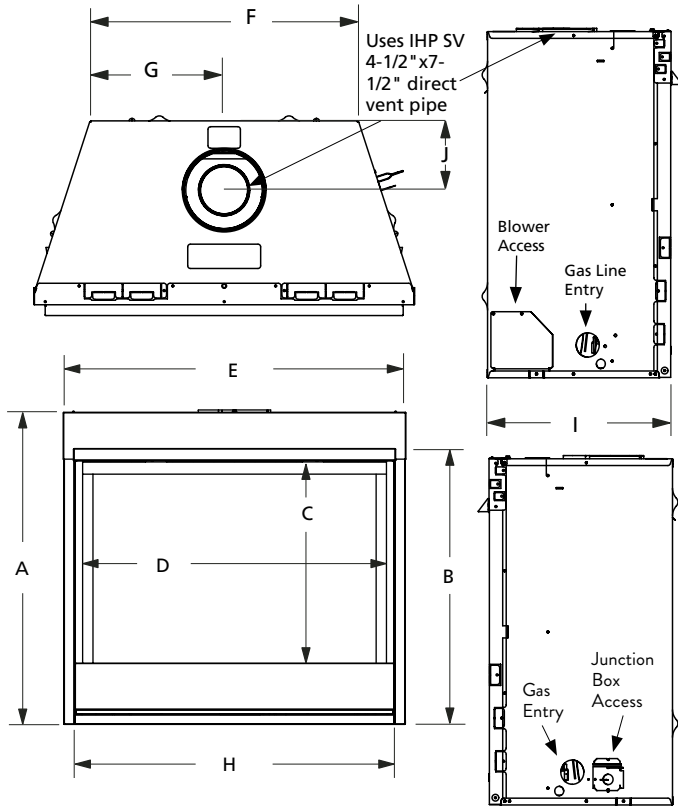

## APPLIANCE SPECIFICATIONS

	DRC2033	DRC2035	DRC2040	DRC2045
A	30-1/8"	32-1/8"	37-1/8"	37-1/8"
B	26-1/4"	28-3/4"	33-1/4"	33-1/4"
C	18-5/16"	22-1/4"	27-1/4"	27-1/4"
D	30-1/2"	32-3/8"	37-3/8"	42-3/8"
E	33-5/8"	35-1/4"	40-1/4"	45-1/4"
F	21-7/8"	25"	30"	35"
G	10-15/16"	12-1/2"	15"	17-1/2"
H	31"	32-7/8"	37-7/8"	42-7/8"
I	14"	17"	17"	17"
J	5-3/4"	6-7/8"	6-7/8"	6-7/8"

## FRAMING SPECIFICATIONS

	DRC2033	DRC2035	DRC2040	DRC2045
WIDTH	33-3/4"	35-3/8"	40-3/8"	45-3/8"
HEIGHT	34-1/4"	36-1/4"	41-1/4"	41-1/4"
DEPTH	14-1/2"	18"	18"	18"

\* Includes 4" for fold-up standoffs

**On the Cover:** DRC2035 shown with reflective black glass media and black painted interior