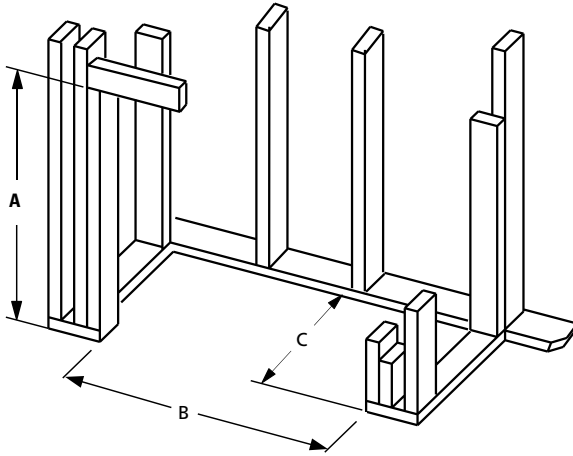

## GLASS DOORS

## FLAT WALL FRAMING SPECIFICATIONS

|   | WRT4536 | WRT4542 | WRT4550 |
|---|---------|---------|---------|
| A | 67-1/8" | 67-1/8" | 67-1/8" |
| B | 45-1/4" | 51-1/4" | 59-1/4" |
| C | 28-1/4" | 30-1/8" | 30-1/8" |