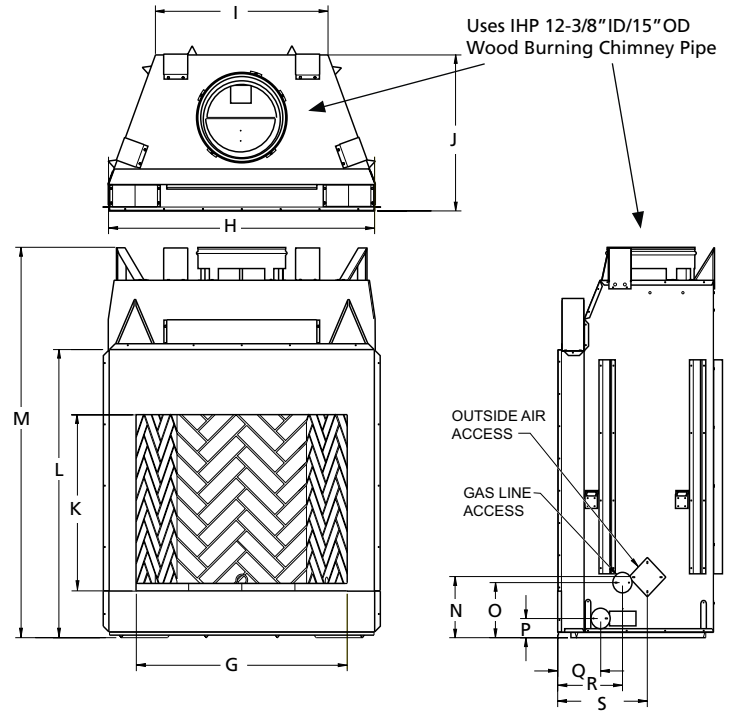

## FLAT WALL FRAMING SPECIFICATIONS

|   | WRT4536 | WRT4542 | WRT4550 |
|---|---------|---------|---------|
| A | 67-1/8" | 67-1/8" | 67-1/8" |
| B | 45-1/4" | 51-1/4" | 59-1/4" |
| C | 28-1/4" | 30-1/8" | 30-1/8" |

## APPLIANCE SPECIFICATIONS

|   | WRT4536 | WRT4542 | WRT4550 |
|---|---------|---------|---------|
| G | 36"     | 42"     | 50"     |
| H | 45-1/8" | 51-1/8" | 59"     |
| I | 29"     | 30-1/2" | 38-1/2" |
| J | 26-5/8" | 29"     | 28-1/2" |
| K | 30"     | 30"     | 30"     |
| L | 49"     | 49"     | 49"     |
| M | 67"     | 67"     | 67"     |
| N | 10-1/2" | 10-1/2" | 10-1/2" |
| O | 9-1/2"  | 9-1/2"  | 9-1/2"  |
| P | 3-1/2"  | 3-1/2"  | 3-1/2"  |
| Q | 7-1/4"  | 8-1/2"  | 8-1/2"  |
| R | 11"     | 13"     | 13"     |
| S | 15-1/4" | 17"     | 17"     |