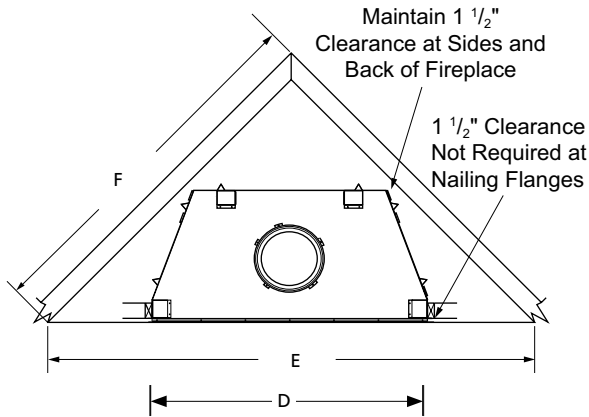

CORNER FRAMING SPECIFICATIONS

	WRT4536	WRT4542	WRT4550
D	45-1/4"	51-1/4"	59-1/4"
E	86-1/2"	92"	100"
F	61"	65"	71"