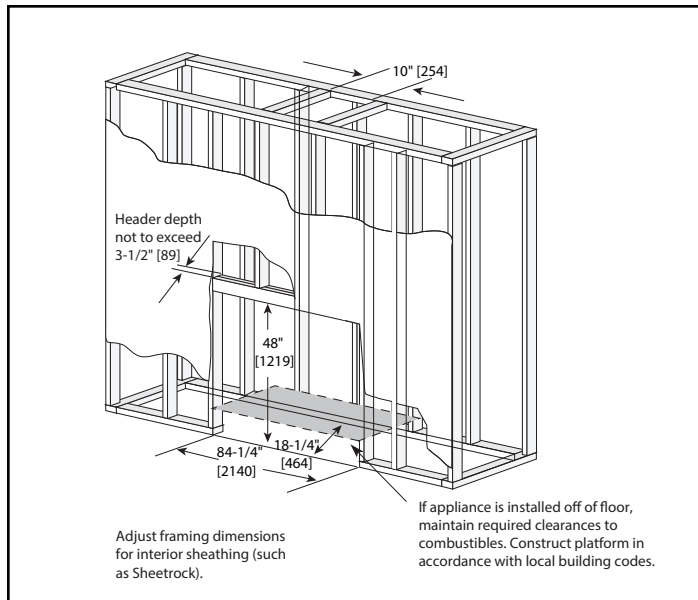

Please consult the manufacturer's installation manual for all details and requirements before making a final design layout decision.

ECHEL72IN

72" Direct Vent Gas Fireplace

MODEL	FRONT WIDTH		BACK WIDTH		HEIGHT		DEPTH		GLASS SIZE
	Actual	Framing	Actual	Framing	Actual	Framing	Actual	Framing	
ECHEL72IN	82"	84-1/4"	82"	84-1/4"	47-3/4"	48"	17-1/8"	18-1/4"	71-1/2" x 12-1/2"

APPLIANCE LOCATION

WALL PENETRATION

MANTEL PROJECTIONS - COMBUSTIBLE

MANTEL PROJECTIONS - NON-COMBUSTIBLE

FRAMING DIMENSION

CLEARANCES TO COMBUSTIBLES

MANTEL LEG/WALL PROJECTIONS COMBUSTIBLE OR NON-COMBUSTIBLE