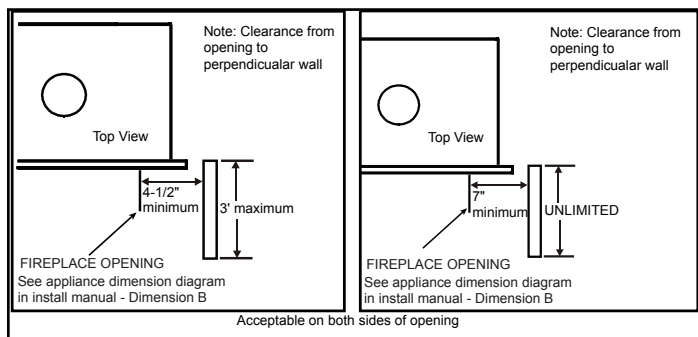

Please consult the manufacturer's installation manual for all details and requirements before making a final design layout decision.

ECHEL72IN

72" Direct Vent Gas Fireplace

MODEL	FRONT WIDTH		BACK WIDTH		HEIGHT		DEPTH		GLASS SIZE
	Actual	Framing	Actual	Framing	Actual	Framing	Actual	Framing	
ECHEL72IN	82"	84-1/4"	82"	84-1/4"	47-3/4"	48"	17-1/8"	18-1/4"	71-1/2" x 12-1/2"

APPLIANCE LOCATION

WALL PENETRATION

MANTEL PROJECTIONS - COMBUSTIBLE

MANTEL PROJECTIONS - NON-COMBUSTIBLE

FRAMING DIMENSION

CLEARANCES TO COMBUSTIBLES

MANTEL LEG/WALL PROJECTIONS COMBUSTIBLE OR NON-COMBUSTIBLE