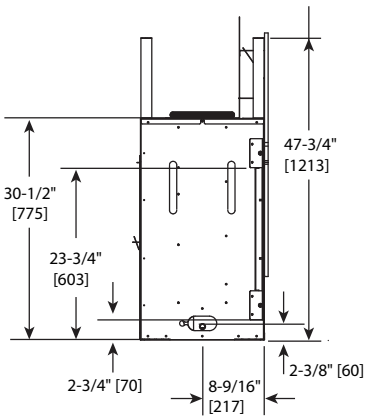

Please consult the manufacturer's installation manual for all details and requirements before making a final design layout decision.

ECHEL72IN

72" Direct Vent Gas Fireplace

MODEL	FRONT WIDTH		BACK WIDTH		HEIGHT		DEPTH		GLASS SIZE
	Actual	Framing	Actual	Framing	Actual	Framing	Actual	Framing	
ECHEL72IN	82"	84-1/4"	82"	84-1/4"	47-3/4"	48"	17-1/8"	18-1/4"	71-1/2" x 12-1/2"

APPLIANCE LOCATION

WALL PENETRATION

MANTEL PROJECTIONS - COMBUSTIBLE

MANTEL PROJECTIONS - NON-COMBUSTIBLE

FRAMING DIMENSION

CLEARANCES TO COMBUSTIBLES

MANTEL LEG/WALL PROJECTIONS COMBUSTIBLE OR NON-COMBUSTIBLE