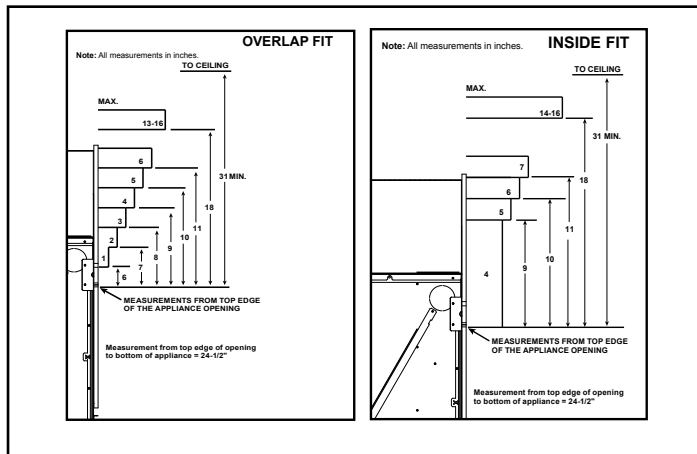

Please consult the manufacturer's installation manual for all details and requirements before making a final design layout decision.

ECHEL72IN

72" Direct Vent Gas Fireplace

MODEL	FRONT WIDTH		BACK WIDTH		HEIGHT		DEPTH		GLASS SIZE
	Actual	Framing	Actual	Framing	Actual	Framing	Actual	Framing	
ECHEL72IN	82"	84-1/4"	82"	84-1/4"	47-3/4"	48"	17-1/8"	18-1/4"	71-1/2" x 12-1/2"

APPLIANCE LOCATION

WALL PENETRATION

MANTEL PROJECTIONS - COMBUSTIBLE

MANTEL PROJECTIONS - NON-COMBUSTIBLE

FRAMING DIMENSION

CLEARANCES TO COMBUSTIBLES

MANTEL LEG/WALL PROJECTIONS COMBUSTIBLE OR NON-COMBUSTIBLE