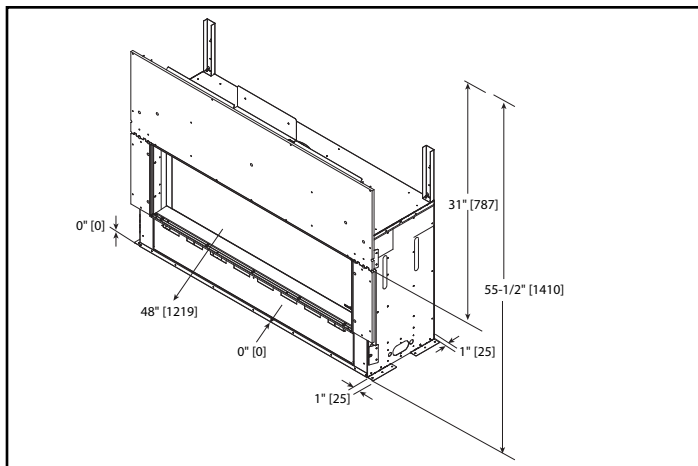

Please consult the manufacturer's installation manual for all details and requirements before making a final design layout decision.

ECHEL72IN

72" Direct Vent Gas Fireplace

MODEL	FRONT WIDTH		BACK WIDTH		HEIGHT		DEPTH		GLASS SIZE
	Actual	Framing	Actual	Framing	Actual	Framing	Actual	Framing	
ECHEL72IN	82"	84-1/4"	82"	84-1/4"	47-3/4"	48"	17-1/8"	18-1/4"	71-1/2" x 12-1/2"

APPLIANCE LOCATION

WALL PENETRATION

MANTEL PROJECTIONS - COMBUSTIBLE

MANTEL PROJECTIONS - NON-COMBUSTIBLE

FRAMING DIMENSION

CLEARANCES TO COMBUSTIBLES

MANTEL LEG/WALL PROJECTIONS COMBUSTIBLE OR NON-COMBUSTIBLE