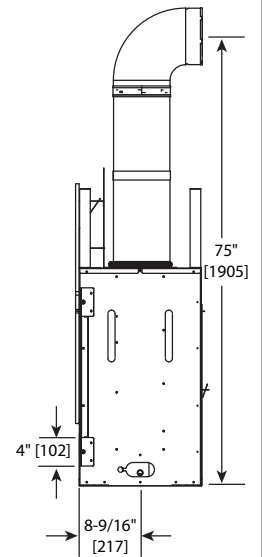

Please consult the manufacturer's installation manual for all details and requirements before making a final design layout decision.

ECHEL72IN

72" Direct Vent Gas Fireplace

MODEL	FRONT WIDTH		BACK WIDTH		HEIGHT		DEPTH		GLASS SIZE
	Actual	Framing	Actual	Framing	Actual	Framing	Actual	Framing	
ECHEL72IN	82"	84-1/4"	82"	84-1/4"	47-3/4"	48"	17-1/8"	18-1/4"	71-1/2" x 12-1/2"