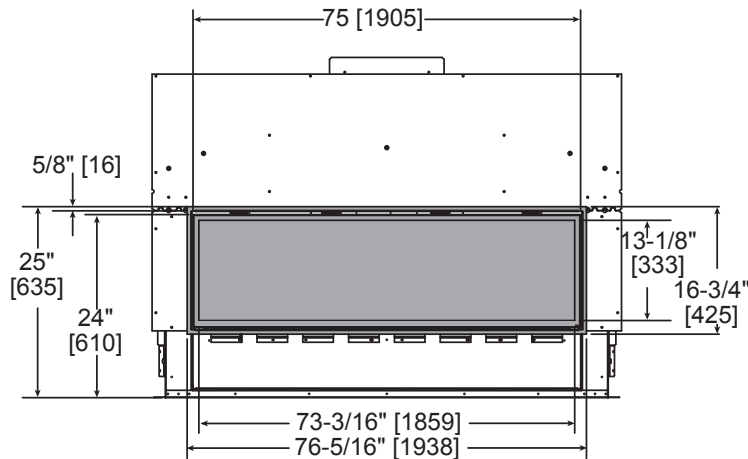

Please consult the manufacturer's installation manual for all details and requirements before making a final design layout decision.

ECHEL72IN

72" Direct Vent Gas Fireplace

MODEL	FRONT WIDTH		BACK WIDTH		HEIGHT		DEPTH		GLASS SIZE
	Actual	Framing	Actual	Framing	Actual	Framing	Actual	Framing	
ECHEL72IN	82"	84-1/4"	82"	84-1/4"	47-3/4"	48"	17-1/8"	18-1/4"	71-1/2" x 12-1/2"

APPLIANCE LOCATION

WALL PENETRATION

MANTEL PROJECTIONS - COMBUSTIBLE

MANTEL PROJECTIONS - NON-COMBUSTIBLE

FRAMING DIMENSION

CLEARANCES TO COMBUSTIBLES

MANTEL LEG/WALL PROJECTIONS COMBUSTIBLE OR NON-COMBUSTIBLE