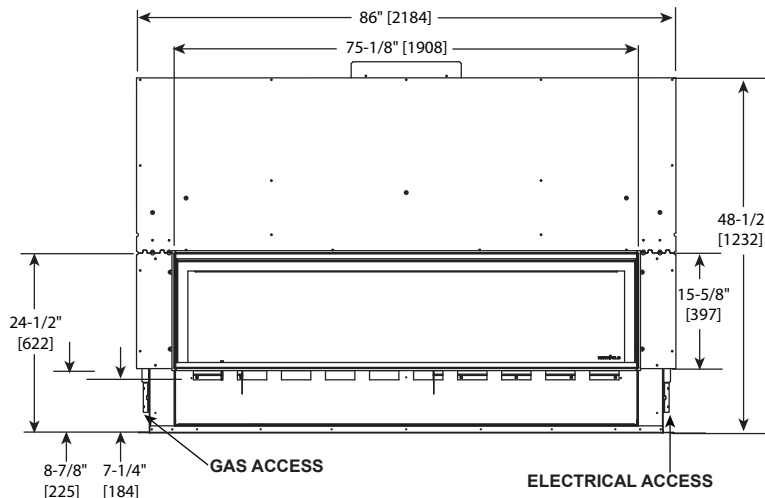

Please consult the manufacturer's installation manual for all details and requirements before making a final design layout decision.

ECHEL72IN

72" Direct Vent Gas Fireplace

MODEL	FRONT WIDTH		BACK WIDTH		HEIGHT		DEPTH		GLASS SIZE
	Actual	Framing	Actual	Framing	Actual	Framing	Actual	Framing	
ECHEL72IN	82"	84-1/4"	82"	84-1/4"	47-3/4"	48"	17-1/8"	18-1/4"	71-1/2" x 12-1/2"

APPLIANCE LOCATION

WALL PENETRATION

MANTEL PROJECTIONS - COMBUSTIBLE

MANTEL PROJECTIONS - NON-COMBUSTIBLE

FRAMING DIMENSION

CLEARANCES TO COMBUSTIBLES

MANTEL LEG/WALL PROJECTIONS COMBUSTIBLE OR NON-COMBUSTIBLE