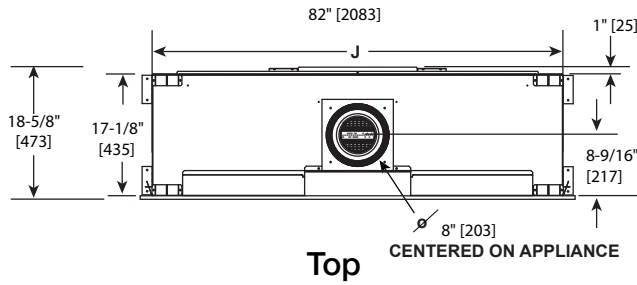

Please consult the manufacturer's installation manual for all details and requirements before making a final design layout decision.

ECHEL72IN

72" Direct Vent Gas Fireplace

MODEL	FRONT WIDTH		BACK WIDTH		HEIGHT		DEPTH		GLASS SIZE
	Actual	Framing	Actual	Framing	Actual	Framing	Actual	Framing	
ECHEL72IN	82"	84-1/4"	82"	84-1/4"	47-3/4"	48"	17-1/8"	18-1/4"	71-1/2" x 12-1/2"