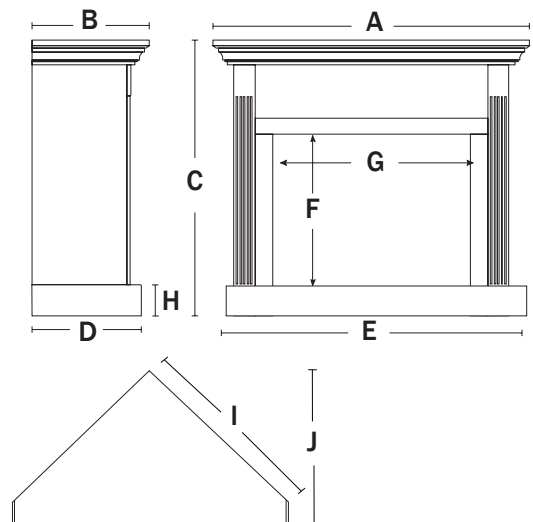

Look For Us Online:
www.fmiproducts.com