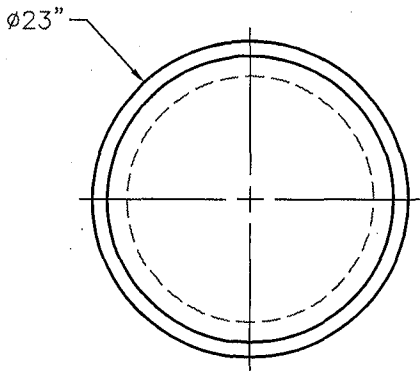

AMERICAN FLYRE DESIGNS™
by R H Peterson co.

**AMPHORA
TANK/END TABLE**

Part Number 8500-CB