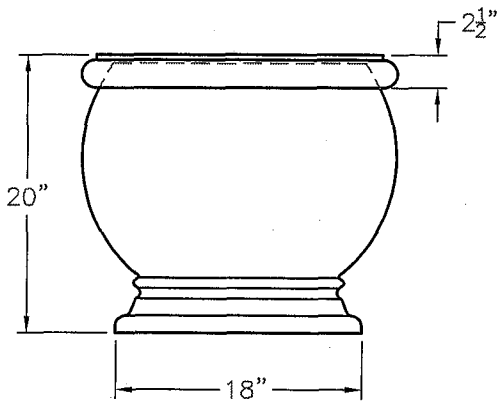

AMERICAN FLYRE DESIGNS™
by R H Peterson co.

**AMPHORA
TANK/END TABLE**

Part Number 8500-CB