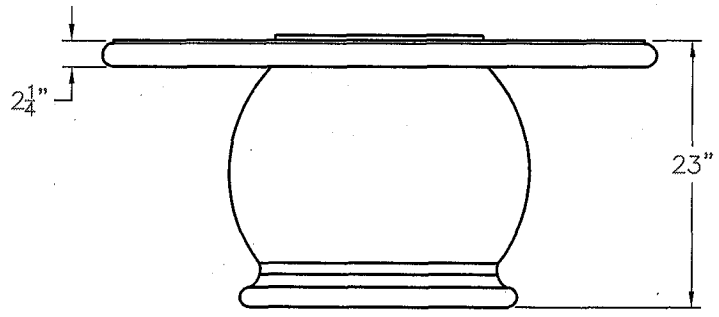

AMERICAN F<sup>Y</sup>RE DESIGNS<sup>SM</sup>  
by R H Peterson co.

May require optional LP tank part number 8500-CB and 10' LP extension hose part number 5110-16.

**AMPHORA FIRETABLE**

AMERICAN Fyre DESIGNS  
by R H Peterson co.

**AMPHORA FIRETABLE**  
**W/GRANITE INSET**