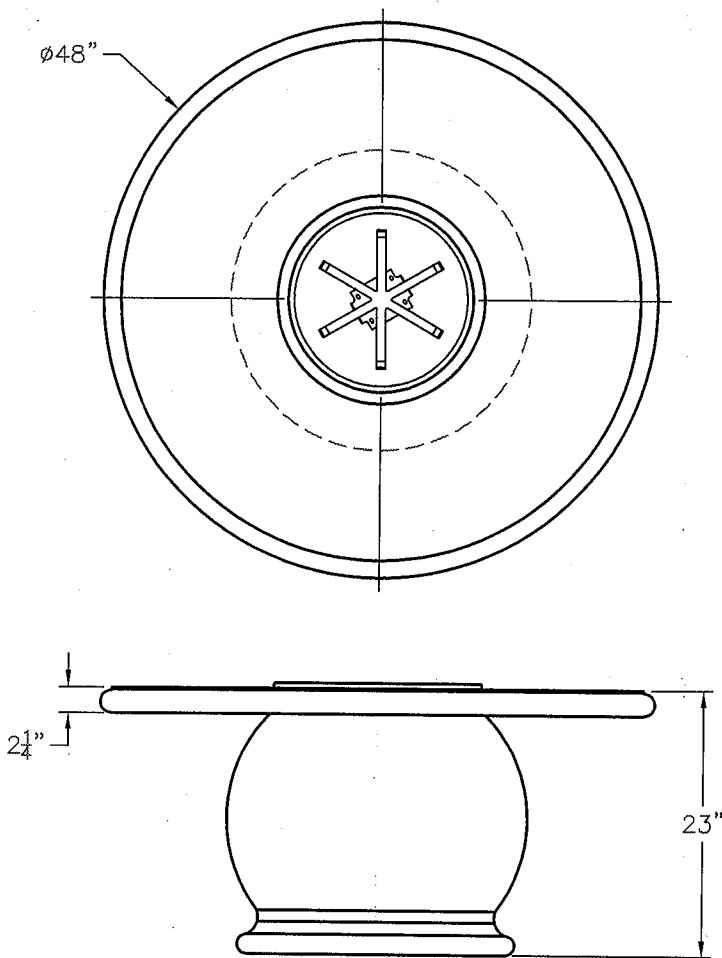

AMERICAN F<sup>Y</sup>RE DESIGNS<sup>SM</sup>  
by R H Peterson co.

May require optional LP tank part number 8500-CB and 10' LP extension hose part number 5110-16.

**AMPHORA FIRETABLE**

AMERICAN Fyre DESIGNS  
by R H Peterson co.

**AMPHORA FIRETABLE**  
**W/GRANITE INSET**