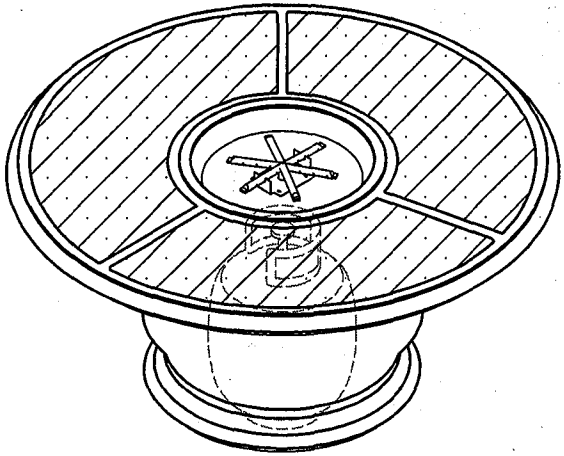

AMERICAN F<sup>Y</sup>RE DESIGNS<sup>SM</sup>  
by R H Peterson co.

May require optional LP tank part number 8500-CB and 10' LP extension hose part number 5110-16.

**AMPHORA FIRETABLE**

AMERICAN Fyre DESIGNS  
by R H Peterson co.

**AMPHORA FIRETABLE**  
**W/GRANITE INSET**