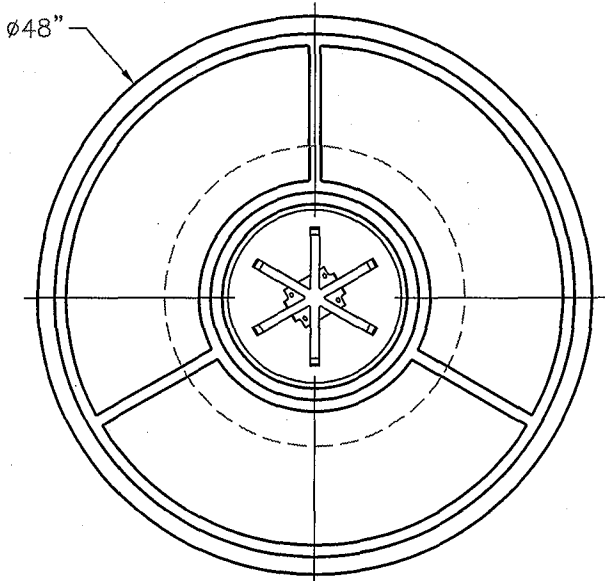

AMERICAN F<sup>Y</sup>RE DESIGNS<sup>SM</sup>  
by R H Peterson co.

May require optional LP tank part number 8500-CB and 10' LP extension hose part number 5110-16.

**AMPHORA FIRETABLE**

AMERICAN Fyre DESIGNS  
by R H Peterson co.

**AMPHORA FIRETABLE**  
**W/GRANITE INSET**