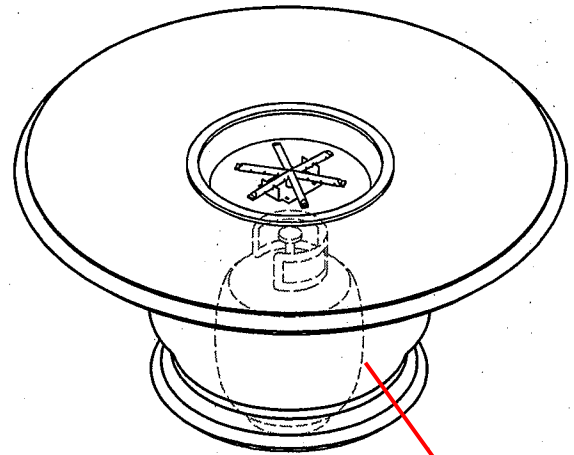

AMERICAN F<sup>Y</sup>RE DESIGNS<sup>SM</sup>  
by R H Peterson co.

May require optional LP tank part number 8500-CB and 10' LP extension hose part number 5110-16.

**AMPHORA FIRETABLE**

AMERICAN Fyre DESIGNS  
by R H Peterson co.

**AMPHORA FIRETABLE**  
**W/GRANITE INSET**