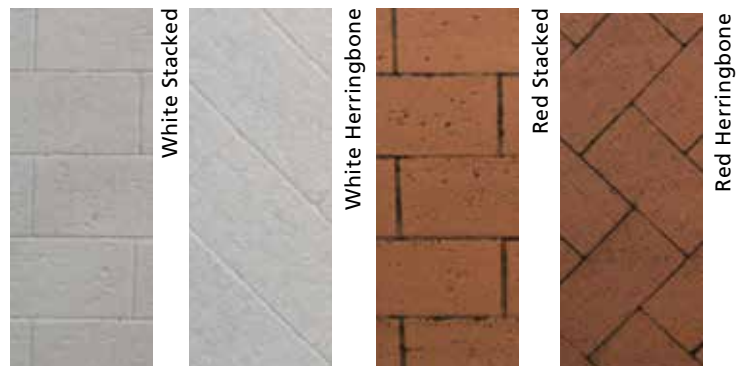

INTERIOR PANEL OPTIONS