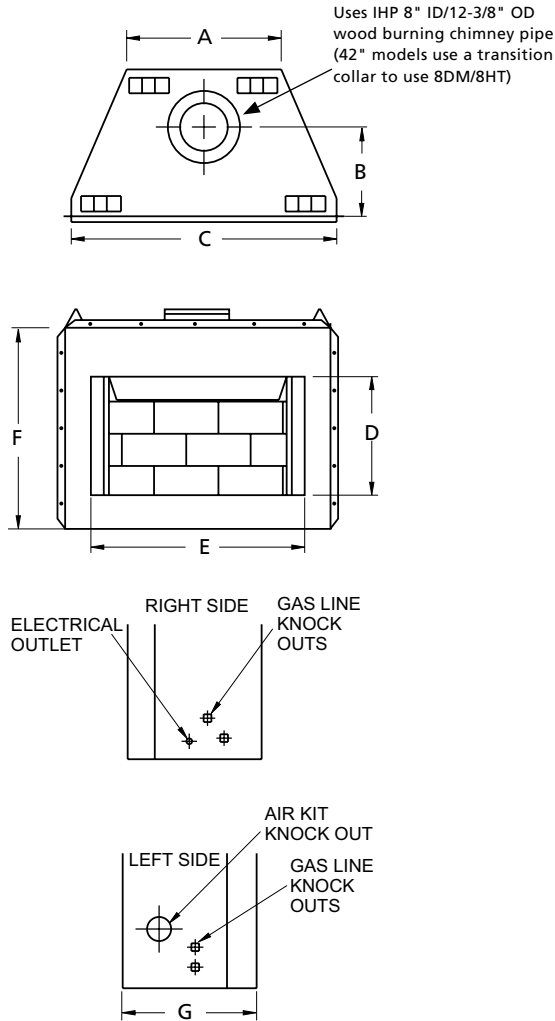

APPLIANCE SPECIFICATIONS